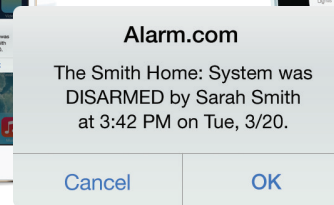

As the largest connected home platform, Alarm.com is committed to continuously providing you access to best-of-breed devices that enable you to deliver unsurpassed services.

DSC's wireless IMPASSA v1.3+ panel offers customers the easy way in to a protected and connected home with user-friendly, one-touch control.

Protect & Connect Home

Interactive Security

Real-Time Alerts

Energy Management & Automation

Video Monitoring

Interactive Services:

- Security & Awareness
- Energy Management
- Home Automation
- Video Monitoring