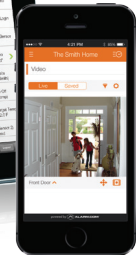

As the largest connected home platform, Alarm.com is committed to continuously providing you access to best-of-breed devices that enable you to deliver unsurpassed services.

DSC's wireless IMPASSA v1.3+ panel offers customers the easy way in to a protected and connected home with user-friendly, one-touch control.

Protect & Connect Home

Interactive Security

Real-Time Alerts

Energy Management & Automation

Video Monitoring

Interactive Services:

- Security & Awareness
- Energy Management
- Home Automation
- Video Monitoring

Emergency Response

Central Monitoring Station