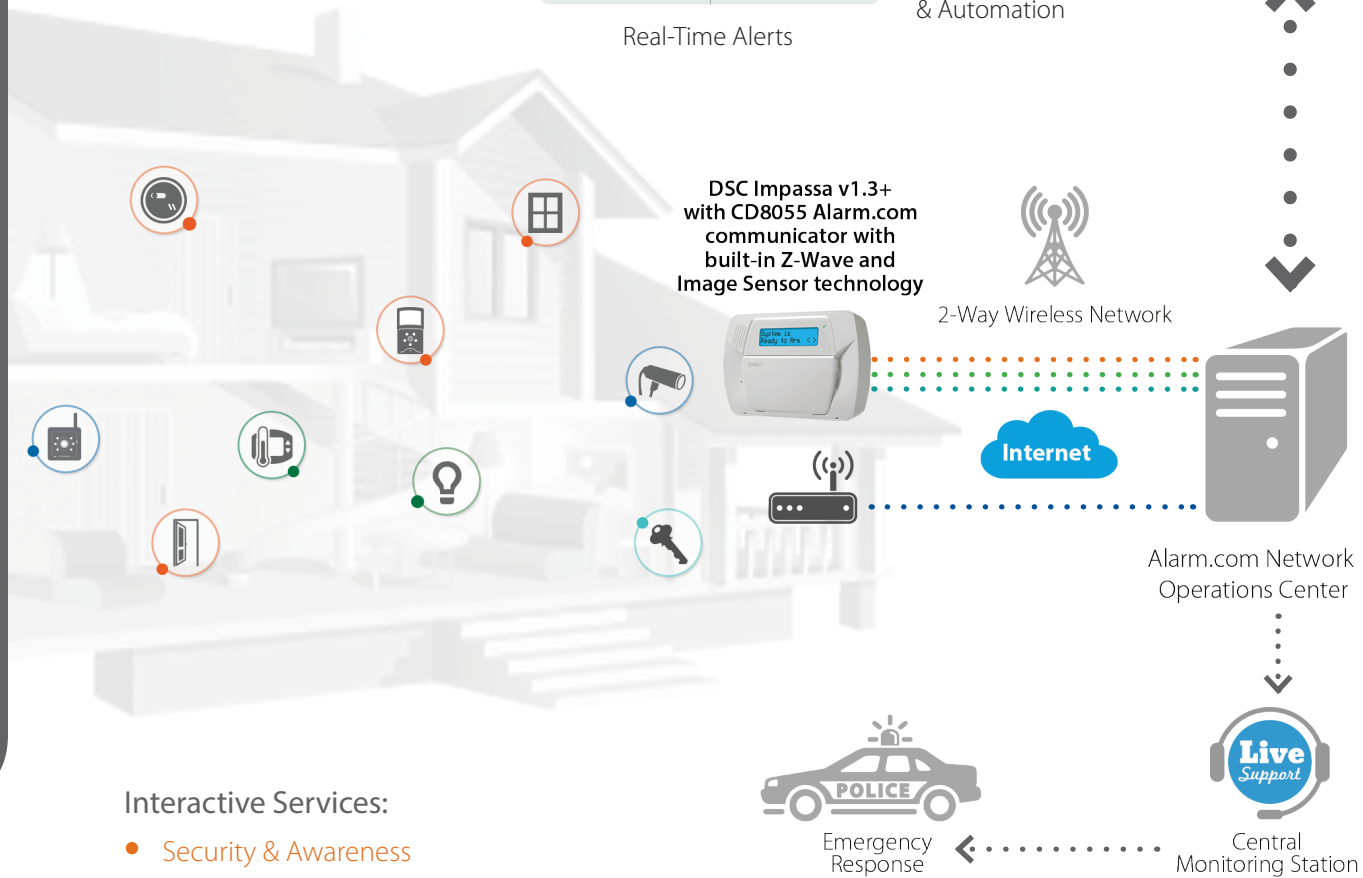

Alarm.com & DSC Integrated Solution Highlights

- Fully Self-Contained System
- 64 Wireless Zones of Security and Life Safety
- Dedicated Wireless Communication
- Real Time Clock Updates
- Exclusive Crash & Smash Protection
- Breakthrough Image Sensor
- Automatic System-Triggered Notifications
- Web-Based System Monitoring
- Intelligent Automation Rules
- Daily Weather Forecast
- Severe Weather Alerts
- Smart Schedule™ Activity Patterns
- Live and Recorded Video Monitoring
- Wireless Two-Way Emergency Voice
- Full Lineup of Free Smartphone Apps
- AirFX™ Remote Toolkit
- Superior Sales Support Tools and Training

As the largest connected home platform, Alarm.com is committed to continuously providing you access to best-of-breed devices that enable you to deliver unsurpassed services.

DSC's wireless IMPASSA v1.3+ panel offers customers the easy way in to a protected and connected home with user-friendly, one-touch control.

Protect & Connect Home

Interactive Security

Real-Time Alerts

Energy Management & Automation

Video Monitoring

Interactive Services:

- Security & Awareness
- Energy Management
- Home Automation
- Video Monitoring

Emergency Response

Central Monitoring Station