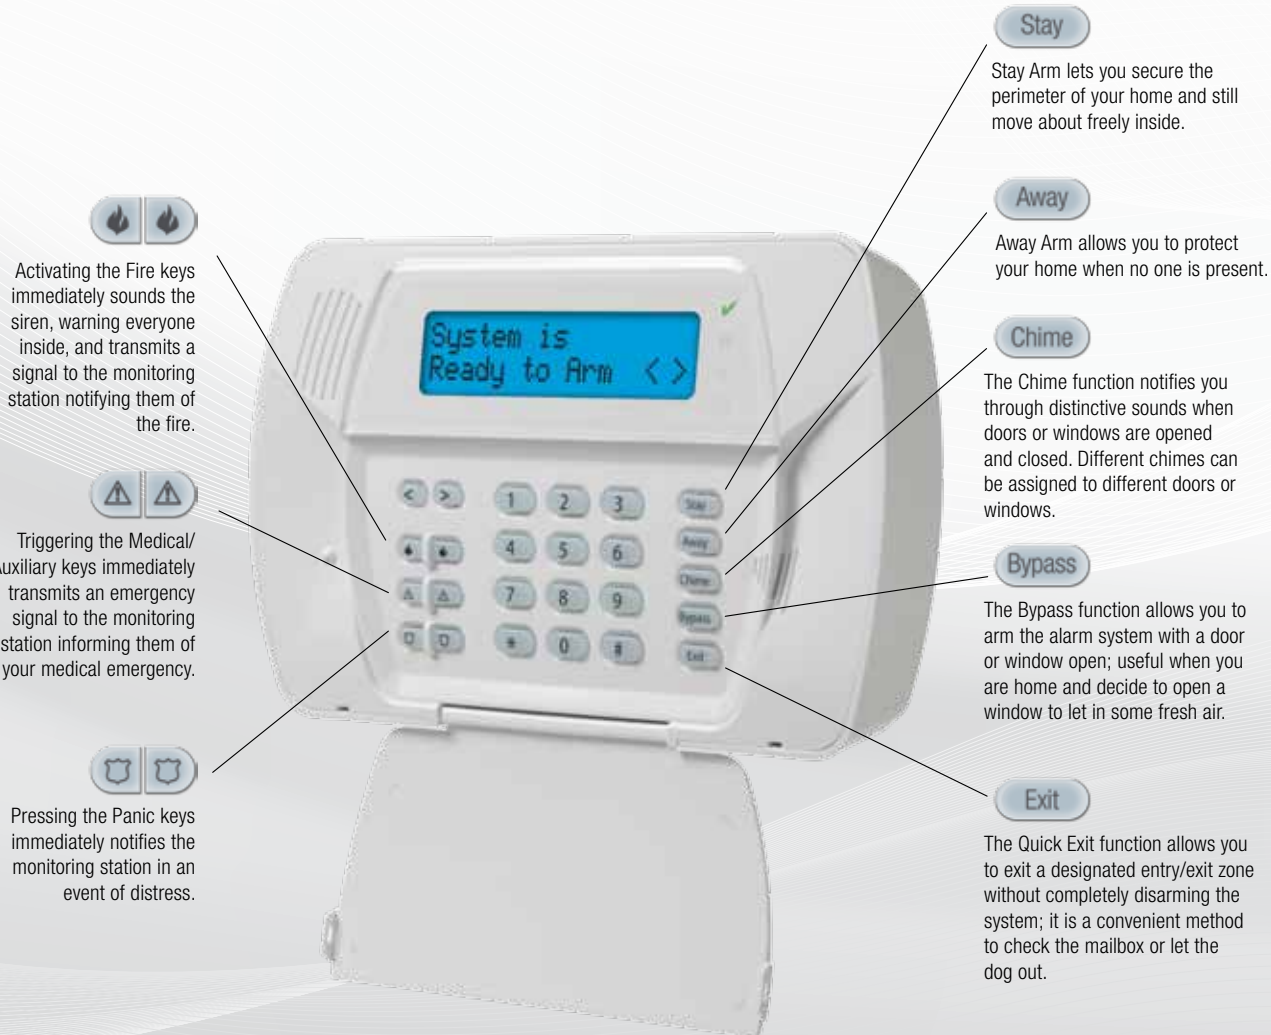

### Contemporary Design Blends into Décor

With a sleek and contemporary look, all DSC security devices project a modern feel and at the same time, inconspicuously blend into your home décor.

# IMPASSA Security System

- Peace of mind in one small package • Quick professional installation
- Blends into home decor • Instant connection to emergency response • Easy to use

### Control your System with Ease

Through the compact and sleek keypad, you control your security system with easy to use one-touch keys. The system can also be managed with a wireless key. It really is that easy!

### Instant Connection, With Back-Up, to Emergency Response

When an alarm occurs, a monitored IMPASSA Security System instantly connects to a monitoring station and emergency services are dispatched as required. For extra peace of mind, IMPASSA offers a two-way voice feature -- instant communication with your monitoring station. You can talk to a live operator who will dispatch emergency services as required. If an alarm has been activated, the system provides a listen-in feature enabling the monitoring station to assess the situation in your home. The listen-in feature is only active when the alarm is triggered.