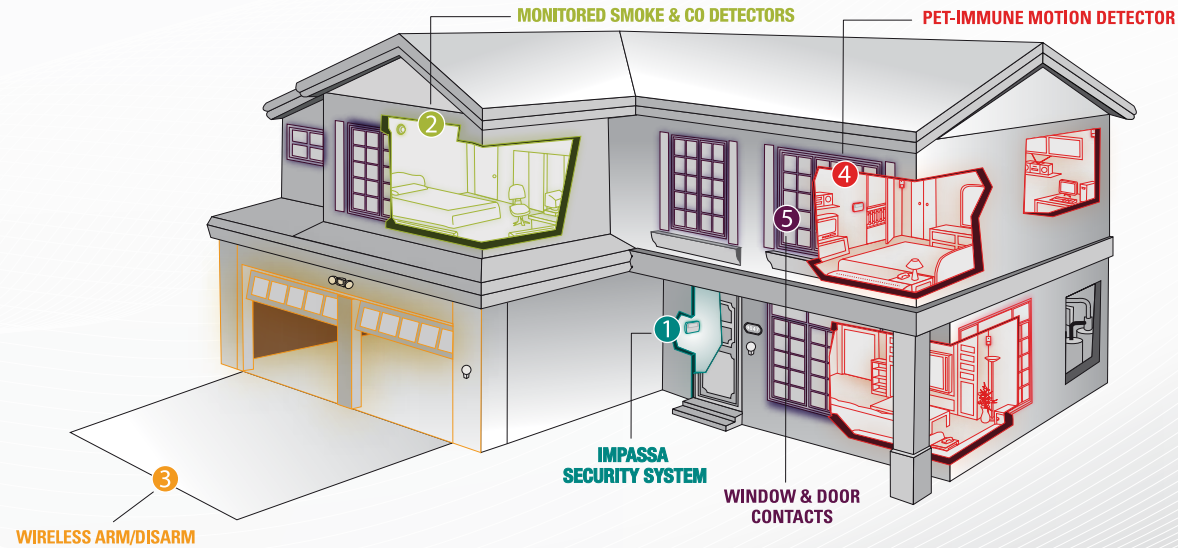

notes

It's important that your family is safe and sheltered at all times. The IMPASSA Security System, along with these sensors and accessories, provides reliable 24/7 protection and the peace-of-mind you are looking for in a monitored home security system.

IMPASSA. Protecting What Matters Most.

your security consultant

1	2	3	4	5
IMPASSA Security System*	Photoelectric Smoke/Carbon Monoxide Detectors	5-Button Wireless Key	Pet-Immune Passive Infrared Motion Detector	Door/Window Contact

* If preferred, an auxiliary keypad can be used at the entry point and the IMPASSA can be installed in an alternate location within the premises.