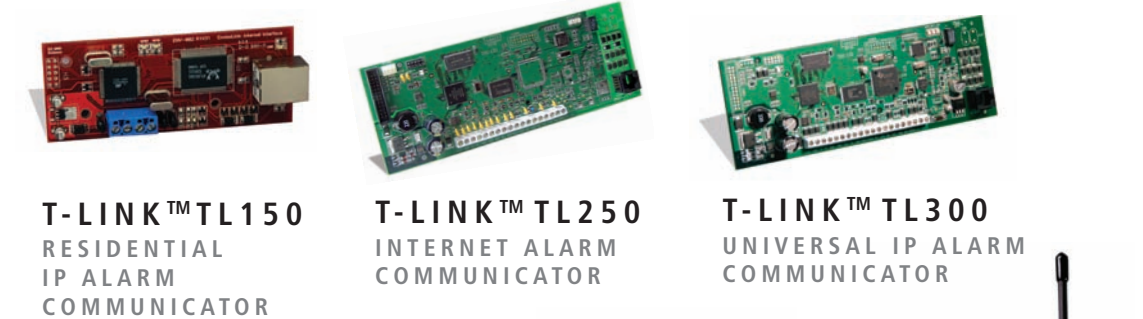

EV-DW4975
VANISHING
CONTACT

AUDIO ALARM VERIFICATION

PC5900
AUDIO VERIFICATION
MODULE

PC5921
2-WAY INTERIOR
AUDIO STATION

PC5904
2-WAY LISTEN-IN
MICROPHONE/
SPEAKER STATION

EAG 301242
EAGLE TERMINATOR™
VOX 2-WAY AUDIO
VERIFICATION MODULE

VIDEO ALARM VERIFICATION AND LOOK-IN

POWERSERIES

VVM110
VISUAL VERIFICATION
MODULE

OZLINE2CS
OZLINE REMOTE
VIDEO DIGITAL DIALER

OZLINE4CS
OZLINE REMOTE
VIDEO DIGITAL DIALER

HIGH AND LOW CURRENT OUTPUT EXPANSION

PC5200/PC5204
POWER SUPPLY MODULES

PC5208
PROGRAMMABLE
OUTPUT MODULE

PC5601
STATUS MODULE

ALARM COMMUNICATION OPTIONS

T-LINK™ TL150
RESIDENTIAL
IP ALARM
COMMUNICATOR

T-LINK™ TL250
INTERNET ALARM
COMMUNICATOR